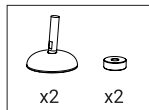

HEIGHT AND TILT ADJUSTABLE FEET

For Aclam Pedalboards

aclam

i

Tilt & rotate:

Height: