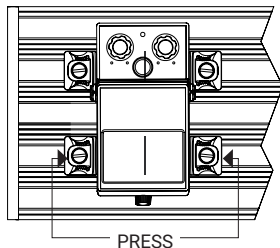

FAST FASTENERS

Faster & tool free setup

aclam

Lock

Unlock

We recommend securing each pedal with 4 fasteners. Press firmly onto the pedal while fastening it.

Materials:
Polyamide.
Stainless steel screws.

Follow us!  
www.aclamguitars.com