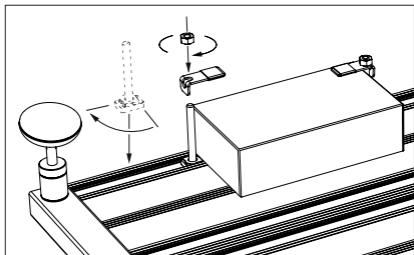

# POWER SUPPLY SUPPORT UNIVERSAL S

Contains 2 units.

Ref. ASEPSSUS

***Compatible with  
Smart Track & Evo Track Pedalboard***

Designed by Aclam  
Llevinac S.L.  
C/ Consell de Cent, 201  
Barcelona, Spain  
All rights reserved.  
[www.aclamguitars.cat](http://www.aclamguitars.cat)