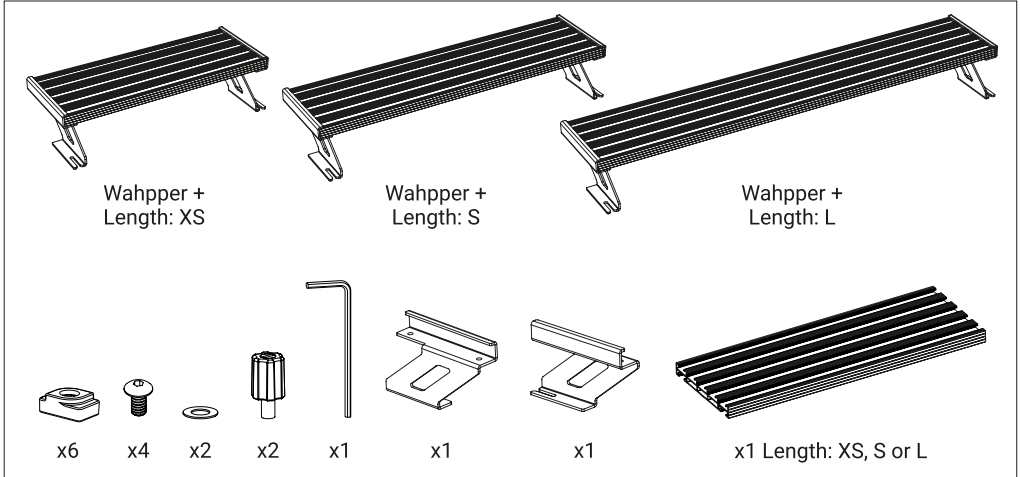

WAHPPER+

For Acclam pedalboards

- Ref. PB1021-000100: Wahpper + Length: XS
- Ref. PB1021-000200: Wahpper + Length: S
- Ref. PB1021-000300: Wahpper + Length: L

Follow us!  
www.aclamguitars.com

Read all instructions before assembly and use of product. Keep instructions for future use.

Add an extra tier to your pedalboard

2

Materials:
Anodized Aluminum.