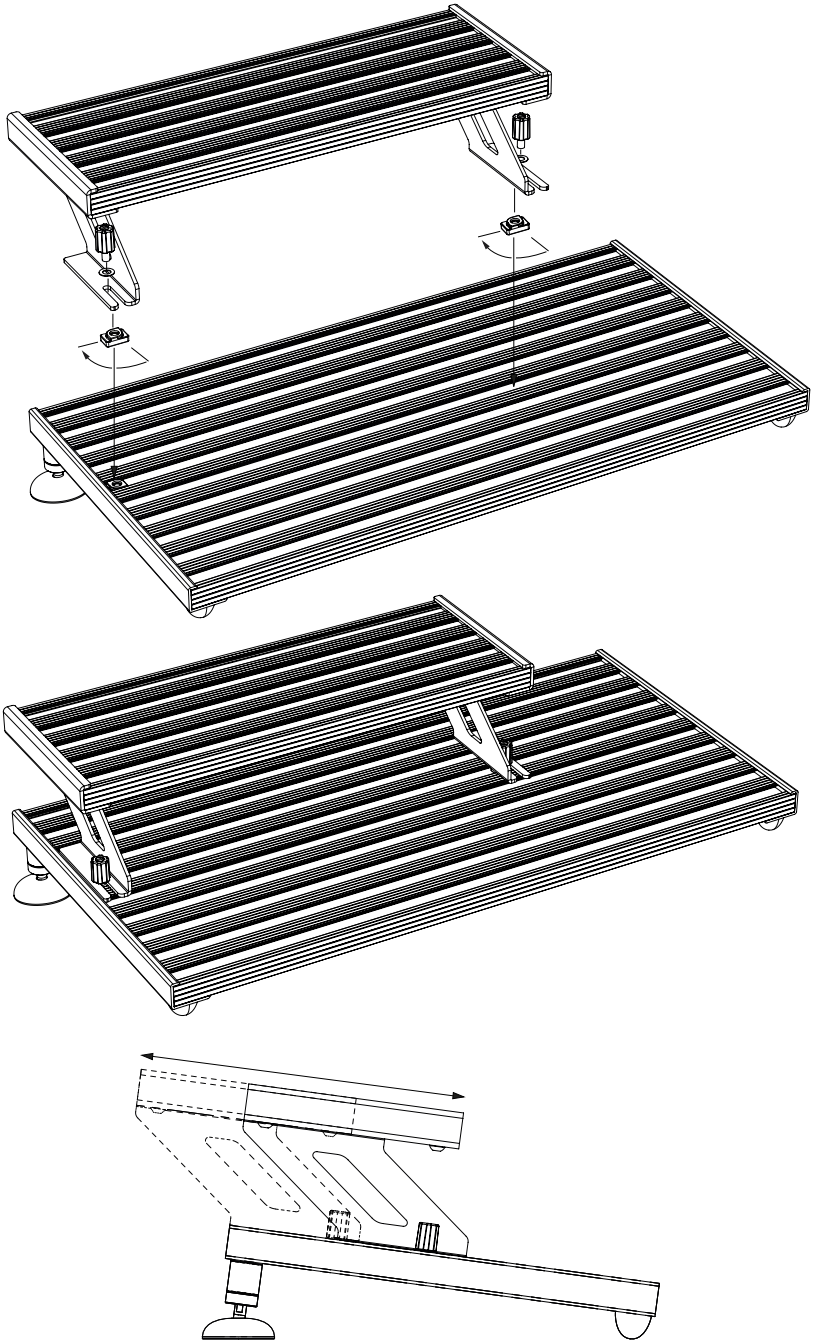

WAHPPER+

For Acclam pedalboards

- Ref. PB1021-000100: Wahpper + Length: XS
- Ref. PB1021-000200: Wahpper + Length: S
- Ref. PB1021-000300: Wahpper + Length: L

Follow us!  
www.aclamguitars.com

Read all instructions before assembly and use of product. Keep instructions for future use.

Add an extra tier to your pedalboard

2

Materials:
Anodized Aluminum.