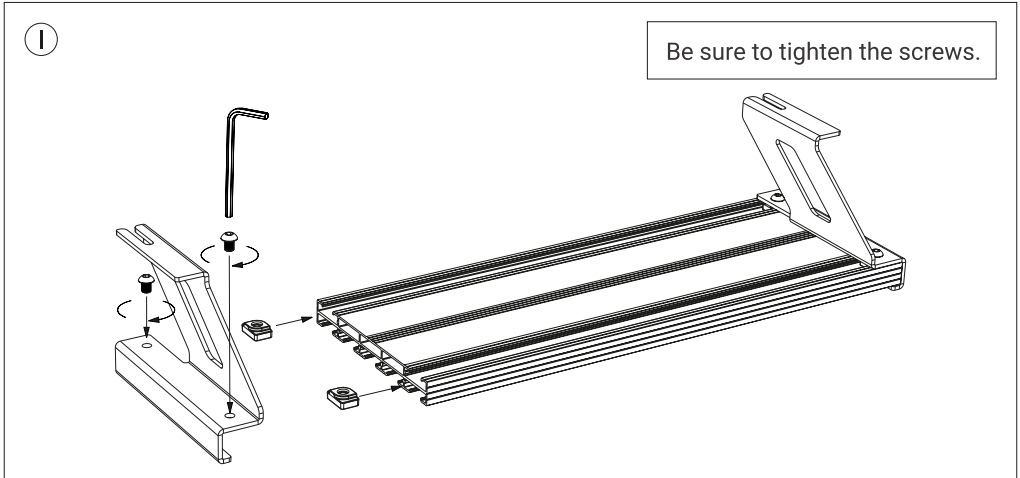

WAHPPER+

For Acclam pedalboards

- Ref. PB1021-000100: Wahpper + Length: XS
- Ref. PB1021-000200: Wahpper + Length: S
- Ref. PB1021-000300: Wahpper + Length: L

Follow us!  
www.aclamguitars.com

Read all instructions before assembly and use of product. Keep instructions for future use.

Add an extra tier to your pedalboard

2

Materials:
Anodized Aluminum.